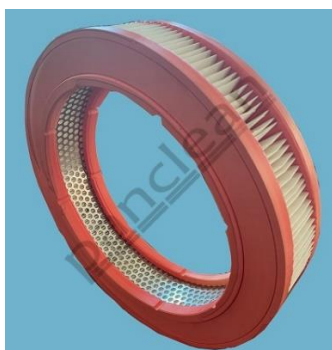

Filtro Abitacolo / Cabin air filter

PANCLEAN PART NUMBER:

KPG1201

DUST FILTER / ANTIPOLVERE

PANCLEAN PART NUMBER:

AXK1201

PLEATED ACTIVATED CARBON FILTER/
AI CARBONI ATTIVI PLISSETTATI

Ø329,5x Ø 243,5x 073 mm